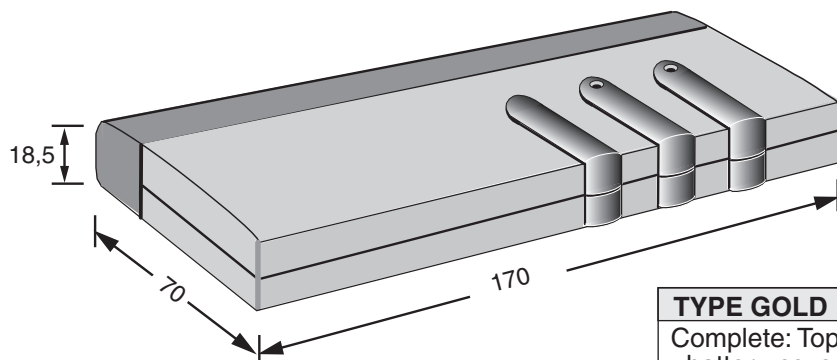

## GOLD ENCLOSURE

Enclosure for wall mounting, desk top or hand held, suitable for climate-control, access-control etc. Easy click together assembling. PCB and packing are available. Standard colour is white but other colours can be supplied on request. Battery kit available.