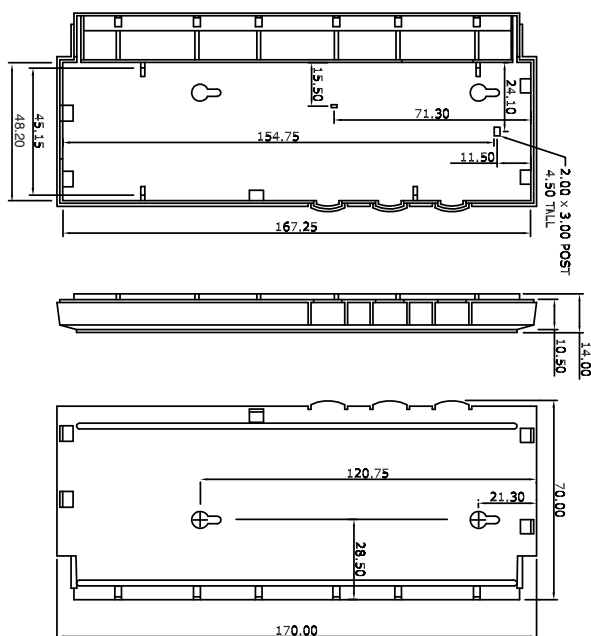

ENCLOSURE GOLD

**SERIES
GOLD**

GOLD ENCLOSURE

Enclosure for wall mounting, desk top or hand held, suitable for climate-control, access-control etc. Easy click together assembling. PCB and packing are available. Standard colour is white but other colours can be supplied on request. Battery kit available.

TYPE GOLD	ORDER CODE:
Complete: Top+base +battery-cover	p/n 4969020001
Push button switch	p/n 4955127313
Battery kit	p/n 4969020002

TECHNICAL DATA:

Top + Base part:: Cycoloy C 2800
Battery cover: Cycoloy C 2800
Colour: White RAL 9010
Self-extinguishing: acc. to UL94-VO

BATTERY COVER

BASE

TOP